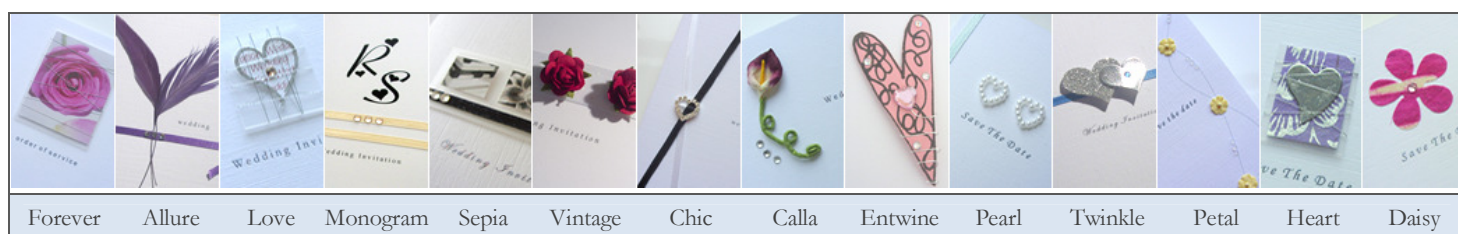

Sub-Total brought forward	
10% discount for orders over £250	
Postage & Packing (Subtotal under £100) @ £9.00	
Postage & Packing (Subtotal between £100 and £400) @ £15.00	
Postage & Packing (Subtotal over £400) @ £25.00	
Add Postage & Packing (via courier) <u>for table plans ONLY</u> @ £20.00	
ORDER TOTAL	
DEPOSIT DUE UP FRONT AT 40%	

Please sign and return this form once completed and return with the upfront, non-refundable 40% deposit to Cards by Sophie. If paying by cheque, make it payable to 'Cards by Sophie'. Bank transfer is also available – just ask us for the details.

Signature:

Date:

In signing the above, the customer confirms the order details are correct and agrees to the terms & conditions set by Cards by Sophie, which are available at www.cardsbysophie.com

Forever Allure Love Monogram Sepia Vintage Chic Calla Entwine Pearl Twinkle Petal Heart Daisy

Price List – valid for orders dispatched in 2010

	Type of Card	Price		Type of Card	Price		Type of Card	Price
Band A	Wedding Invitation - Day or Evening (with insert & envelope)	£1.95	Band B	Wedding Invitation - Day or Evening (with insert & envelope)	£2.25	Band C	Wedding Invitation - Day or Evening (with insert & envelope)	£2.50
	RSVP – without design (with insert & envelope).	£0.80		RSVP – without design (with insert & envelope).	£0.80		RSVP – without design (with insert & envelope).	£0.80
	Save the Date (with insert & envelope)	£1.90		Save the Date (with insert & envelope)	£2.00		Save the Date (with insert & envelope)	£2.10
	Order of Service (with insert-7 printable sides)	£2.30		Order of Service (with insert-7 printable sides)	£2.60		Order of Service (with insert-7 printable sides)	£2.80
	Menu (with insert)	£1.95		Menu (with insert)	£2.25		Menu (with insert)	£2.50
	Place Card - blank	£0.80		Place Card - blank	£0.80		Place Card - blank	£0.80
	Place Card - named	£0.95		Place Card - named	£0.95		Place Card - named	£0.95
	Information Card	£0.55		Information Card	£0.55		Information Card	£0.55
	Thank You Card (with insert & envelope)	£1.75		Thank You Card (with insert & envelope)	£2.10		Thank You Card (with insert & envelope)	£2.30
Thank You Card A7 size only without design – with insert & envelope.	£0.99	Thank You Card A7 size only without design – with insert & envelope.	£0.99	Thank You Card A7 size only without design – with insert & envelope.	£0.99			
Pocket Fold	Any design – Pocket Fold Invitation including inserts, RSVP, Information card and envelopes.						£4.35	
Favours	Any design – square favour boxes £1.40, pillow favour £1.20						£1.40/£1.20	
Table Numbers / Names	Any design – A5 linen card ready to put into a table number stand (printed name or number on one side only)						£1.55	
Table Plans	Any design – 50cm x 75cm (boxed stretched canvas) at a base charge of £55 for up to 10 tables plus top table. Contact us for prices for additional tables. <i>Please note postage is extra for a table plan - £20 by courier due to its size.</i>						£55